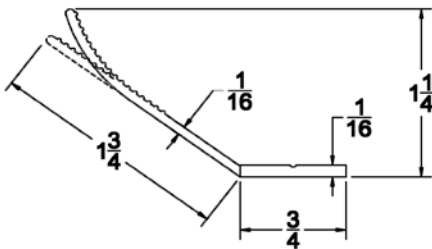

Lengths	100' per roll
Color	Almond, Black, Brown, Chocolate, Gray, Sandstone, Terratone (Bronze), White
Package	(2) 100' rolls per box = 200' per box
Notes	

Part	Description
RS-175	1-3/4" REVERSE JAMB SEAL