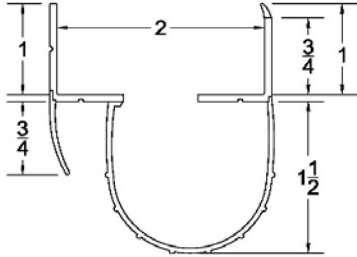

ADVANCED PLASTIC CORP. CATALOG 2020

BOTTOM SEALS

Part	Description
UNI-100	UNI-SIZE BOTTOM SEAL

Lengths	8'2", 9'2", 10'2", 12'2", 14'2", 16'2", 18'2"
Color	Black
Package	15 pcs per box
Notes	Fits 3/4" through 2" thick doors

Lengths	16'2", 18'2"
Color	Black
Package	15 pcs per box
Notes	Fits 2" through 3-1/2" thick doors

Part	Description
CP-05	1-3/8" BOTTOM SEAL

Lengths	8', 9', 10', 12', 14', 16', 18'
Color	Black
Package	12 pcs per box
Notes	Call about additional lengths 2" add-on for overlap may be available