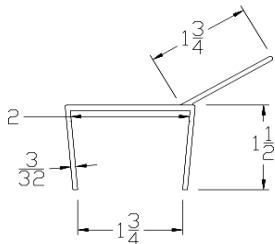

Lengths	8'2", 9'2", 10'2", 12'2", 14'2", 16'2", 18'2"
Color	Black
Package	12 pcs per box
Notes	Call about additional lengths

Part	Description
TC-200	2" TOP CAP