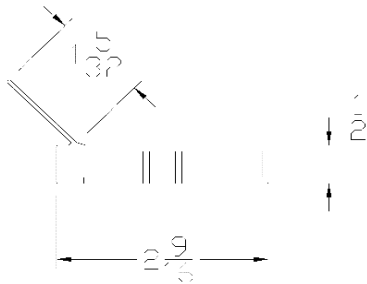

Lengths	7', 8', 9', 10', 12', 14', 16', 18'
Color	Almond, Brown, Chocolate, Desert Tan, Sandstone, Terratone, White
Package	15 pcs per box
Notes	

Part	Description
DSC-258	2-5/8" DOOR STOP