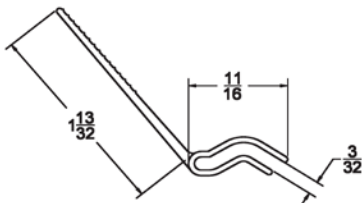

Lengths	150' per roll
Color	Almond, Black, Brown, Chocolate, Gray, Sandstone, White
Package	(2) 150' rolls per box = 300' per box
Notes	Nail, screw or held by inside track

Part	Description
WD-02	CLIP ON JAMB SEAL