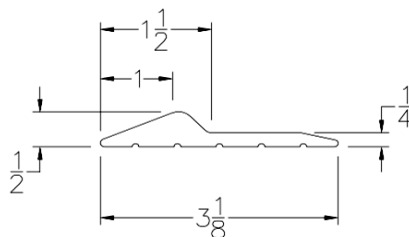

Lengths	16' per roll
Color	Black, Gray
Package	(1) roll per box
Notes	Includes (2) 3.7 oz. tubes of glue, See installation instructions See installation video

Part	Description
TH-300K18	THRESHOLD KIT 18'