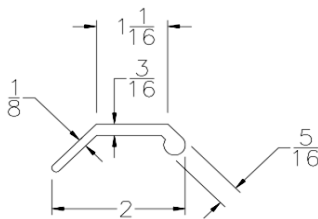

Lengths	16'2"
Color	Black
Package	25 pcs per box
Notes	5/16" T-slot

Part	Description
WDA-138	1-3/8" WOOD DOOR ASTRAGAL