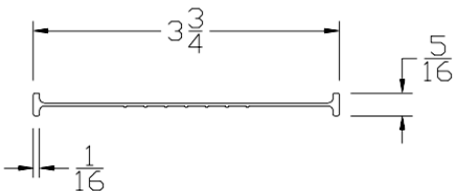

PLASTIC CORP.

CATALOG 2020

BOTTOM SEALS

Part	Description
FR-600	6" T-ASTRAGAL BOTTOM SEAL

Lengths	200' per roll
Color	Black
Package	(1) roll per box
Notes	

Part	Description
FRX-375	3-3/4" EPDM X-TREME TEMPERATURE T-ASTRAGAL BOTTOM SEAL

Lengths	200' per roll
Color	Black
Packages	(1) roll per box
Notes	5/16" T, FLEXIBLE TO -50° F

Part	Description
FRX-475	4-3/4" EPDM X-TREME TEMPERATURE T-ASTRAGAL BOTTOM SEAL

Lengths	200' per roll
Color	Black
Package	(1) roll per box
Notes	5/16" T, FLEXIBLE TO -50° F

Part	Description
FRX-600	6" EPDM X-TREME TEMPERATURE T-ASTRAGAL BOTTOM SEAL

Lengths	200' per roll
Color	Black
Package	(1) roll per box
Notes	5/16" T, FLEXIBLE TO -50° F