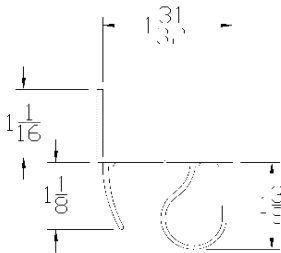

Part	Description
CP-05S	1-5/16" BOTTOM SEAL

Lengths	8', 9', 10', 12', 14', 16', 18'
Color	Black
Package	12 pcs per box
Notes	Call about additional lengths 2" add-on for overlap may be available

ADVANCED PLASTIC CORP. CATALOG 2020

BOTTOM SEALS

Part	Description
CP-06	1-3/4" BOTTOM SEAL

Lengths	8', 9', 10', 12', 14', 16', 18'
Color	Black
Package	12 pcs per box
Notes	Call about additional lengths 2" add-on for overlap may be available

Part	Description
CP-07	2" LONG LEG BOTTOM SEAL

Lengths	8', 9', 10', 12', 14', 16', 18'
Color	Black
Package	6 pcs per box
Notes	Call about additional lengths 2" add-on for overlap may be available

Part	Description
CP-07OF	2" OPEN FACE LONG LEG BOTTOM SEAL