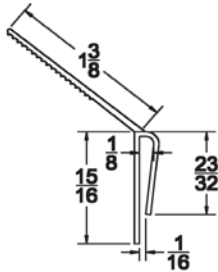

ADVANCED PLASTIC CORP. CATALOG 2020

REVERSE JAMB ANGLE SEAL

Part	Description
JS-02	CLIP ON REVERSE ANGLE JAMB SEAL