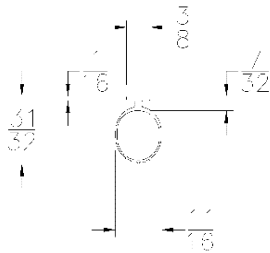

Lengths	75' per roll
Color	Gray
Package	(2) 75' rolls per box = 150' per box
Notes	Fits Wayne-Dalton 7/16" T Slot

Part	Description
MW-375	3/8" T MINI WAREHOUSE BOTTOM BULB