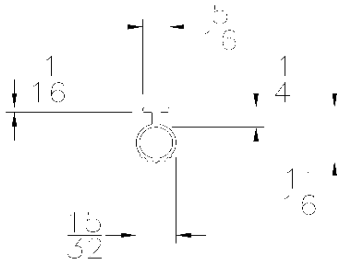

ADVANCED PLASTIC CORP. CATALOG 2020

BOTTOM SEALS

Part	Description
TB-050	1/2" T-BULB BOTTOM SEAL