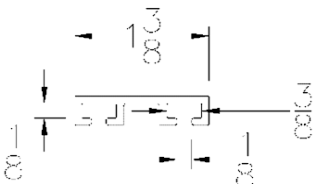

Lengths	16'2"
Color	Black
Package	15 pcs per box
Notes	5/16" T-slot

Part	Description
URF-138	1-3/8" ASTRAGAL RETAINER, FLAT