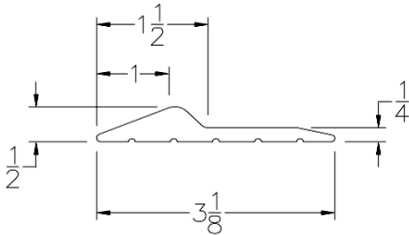

Lengths	20' per roll
Color	Black, Gray
Package	(1) roll per box
Notes	Includes (2) 3.7 oz. tubes of glue, See installation instructions See installation video

Part	Description
TH-300K100	THRESHOLD KIT 100'