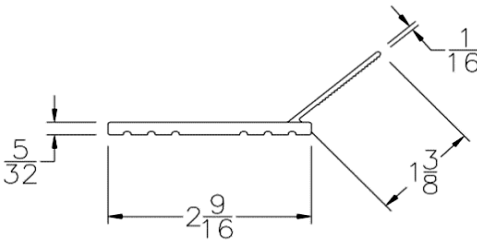

Lengths	150' per roll
Color	Almond, Black, Brown, Chocolate, Desert Tan, Gray, Green, Sandstone, Terratone (Bronze), White
Package	(1) roll per box
Notes	5" nail spacing recommended for best performance

Part	Description
RDS-258	2-5/8" ROLLED DOOR STOP