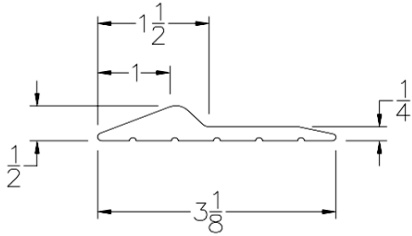

ADVANCED PLASTIC CORP. CATALOG 2020

THRESHOLD

Part	Description
TH-300K20	THRESHOLD KIT 20'