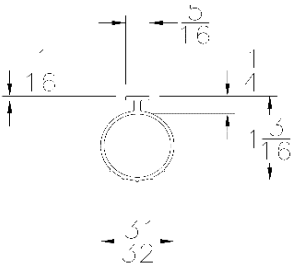

Lengths	200' per roll
Color	Black
Package	(1) roll per box
Notes	5/16" T, FLEXIBLE TO -50° F

ADVANCED PLASTIC CORP. CATALOG 2020

BOTTOM SEALS

Part	Description
TB-050	1/2" T-BULB BOTTOM SEAL

Lengths	100' per roll
Color	Gray
Package	(2) 100' rolls per box = 200' per box
Notes	5/16" T

Part	Description
TB-100	1" T-BULB BOTTOM SEAL

Lengths	100' per roll
Color	Gray
Package	(2) 100' rolls per box = 200' per box
Notes	5/16" T

Part	Description
TB-150	1-1/2" T-BULB BOTTOM SEAL

Lengths	75' per roll
Color	Gray
Package	(2) 75' rolls per box = 150' per box
Notes	5/16" T