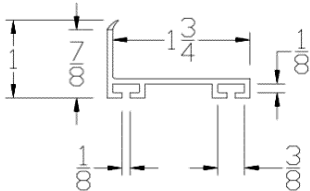

ADVANCED PLASTIC CORP. CATALOG 2020

BOTTOM SEALS

Part	Description
UR-175	1-3/4" UNIVERSAL RETAINER