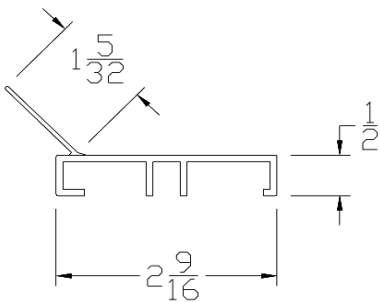

Lengths	7', 8', 9', 10', 12', 14', 16', 18'
Color	Almond, Black*, Brown, Chocolate, Desert Tan, Gray, Green, Sandstone, Terratone (Bronze), White
Package	15 pcs per box
Notes	*Black available in 7', 8', 9', 10', 14', 16' and 18' only.

Part	Description
DS-258	2-5/8" DOOR STOP