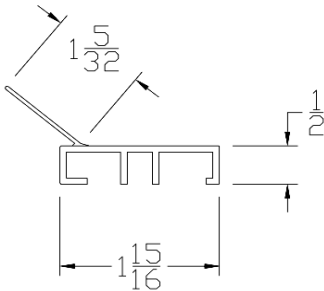

Lengths	8', 10', 14', 16', 18'
Color	White
Package	13 pcs per box
Notes	Additional colors available with minimum purchase and extended lead time

Part	Description
DS-200	2" DOOR STOP