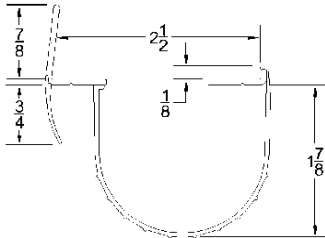

Lengths	16'2", 18'2"
Color	Black
Package	15 pcs per box
Notes	Fits 2" through 3-1/2" thick doors

Part	Description
CP-05	1-3/8" BOTTOM SEAL

Lengths	8', 9', 10', 12', 14', 16', 18'
Color	Black
Package	12 pcs per box
Notes	Call about additional lengths 2" add-on for overlap may be available