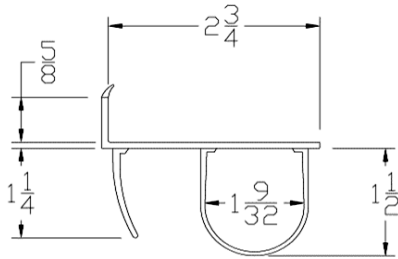

Lengths	8', 9', 10', 12', 14', 16', 18'
Color	Black
Package	12 pcs per box
Notes	Call about additional lengths 2" add-on for overlap may be available

Part	Description
CP-275OF	2-3/4" OPEN FACE BOTTOM SEAL- SPECIAL ORDER