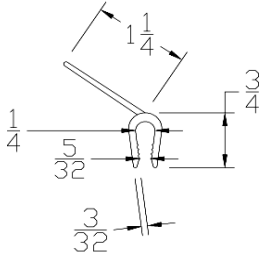

ADVANCED PLASTIC CORP. CATALOG 2020

ROLLING STEEL

Part	Description
GS-20	GUIDE SEAL, ROLLING STEEL

Lengths	8' 6", 9' 6", 10' 6", 12' 6", 14' 6", 16' 6"
Color	Gray
Package	25 pcs per box
Notes	Call about additional lengths