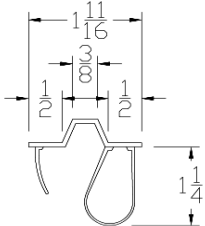

Lengths	8', 9', 10', 12', 14', 16', 18'
Color	Black
Package	8 pcs per box
Notes	Call about additional lengths 2" add-on for overlap may be available

PLASTIC CORP.

CATALOG 2020

BOTTOM SEALS

Part	Description
TG-200	2" TONGUE & GROOVE BOTTOM SEAL