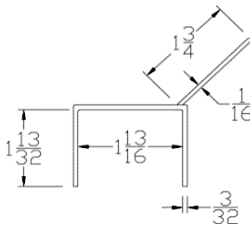

Lengths	8'2", 9'2", 10'2", 12'2", 14'2", 16'2", 18'2"
Color	Black
Package	12 pcs per box
Notes	Call about additional lengths

Part	Description
TC-134	1-3/4" TOP CAP