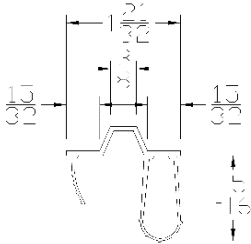

Lengths	8', 9', 10', 12', 14', 16', 18'
Color	Black
Package	6 pcs per box
Notes	Call about additional lengths 2" Add-on for overlap may be available

Part	Description
TGC-200	2" TONGUE & GROOVE BOTTOM SEAL