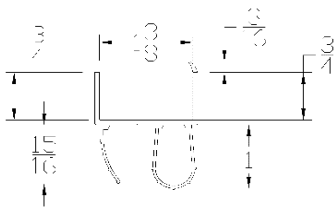

Lengths	7', 8', 9', 10', 12', 14', 16', 18'
Color	Almond, Brown, Chocolate, Desert Tan, Sandstone, White
Package	14 pcs per box
Notes	

Part	Description
CPC-05	1-3/8" BOTTOM SEAL