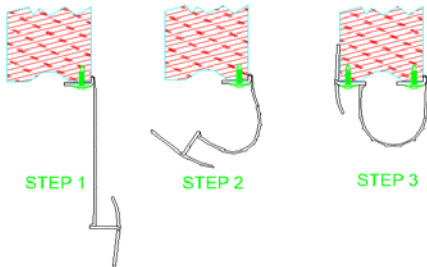

Part	Description
CP-05	1-3/8" BOTTOM SEAL