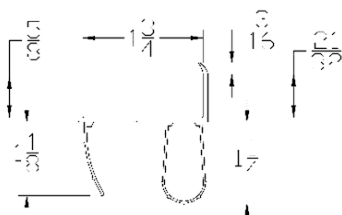

Lengths	8', 9', 10', 12', 14', 16', 18'
Color	Black
Package	12 pcs per box
Notes	Call about additional lengths 2" Add-on for overlap may be available

Part	Description
CPC-06	1-3/4" BOTTOM SEAL