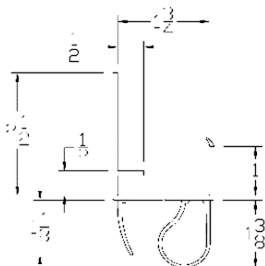

Lengths	SPECIAL ORDER
Color	Black
Package	8 pcs per box
Notes	SPECIAL ORDER: Requires minimum purchase with extended lead time

Part	Description
SL-134	1-3/4" SHIPLAP BOTTOM SEAL