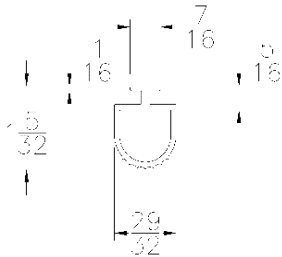

ADVANCED PLASTIC CORP. CATALOG 2020

BOTTOM SEALS

Part	Description
WD-716	7/16" T MINI WAREHOUSE BOTTOM BULB