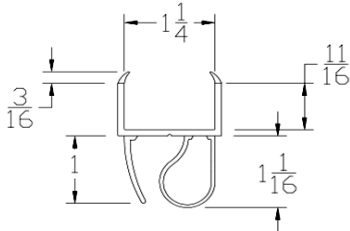

ADVANCED PLASTIC CORP. CATALOG 2020

BOTTOM SEALS

Part	Description
CP-125	1-1/4" BOTTOM SEAL- SPECIAL ORDER