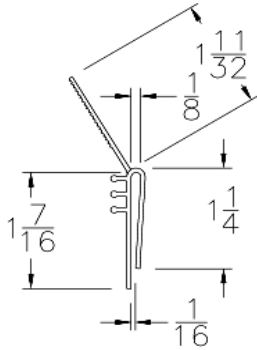

Lengths	100' per roll
Color	SPECIAL ORDER
Package	(1) roll per box
Notes	SPECIAL ORDER: Minimum purchase required with extended lead time