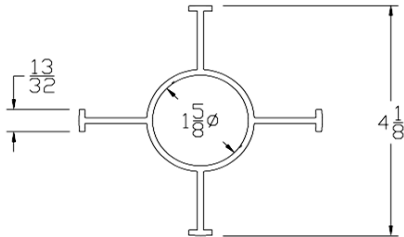

ADVANCED PLASTIC CORP. CATALOG 2020

SPRING FILLER

Part	Description
SF-425	SPRING FILLER