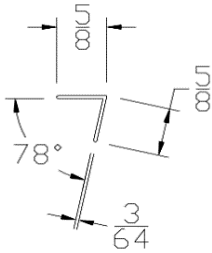

Lengths	17-3/8", 20-3/8", 23-3/8"
Color	White
Package	250 pcs per box
Notes	

Part	Description
L-ANGLE	5/8" ANGLE INSULATION RETAINER