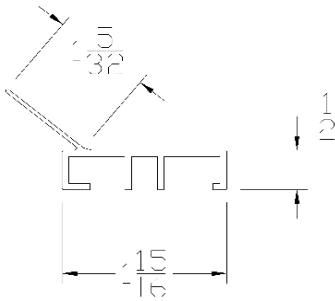

Lengths	17-3/8", 20-3/8", 23-3/8"
Color	White
Package	500 pcs per box
Notes	

PLASTIC CORP.

CATALOG 2020

CONTRACTOR GRADE

Part	Description
DSC-200	2" DOOR STOP

Lengths	7', 8', 9', 10', 12', 14', 16', 18'
Color	Almond, Brown, Chocolate, Desert Tan, Sandstone, Terratone, White
Package	15 pcs per box
Notes	