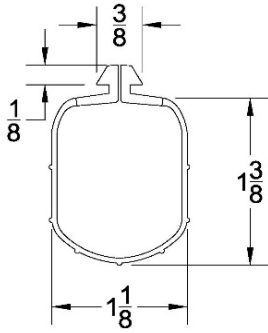

ADVANCED PLASTIC CORP. CATALOG 2020

BOTTOM SEALS

Part	Description
CLO-400	4" O-BOTTOM SEAL FOR CLOPAY

Lengths	125' per roll
Color	Black
Package	(1) roll per box
Notes	Fits Clopay "O" Seal retainer only

STEP 1