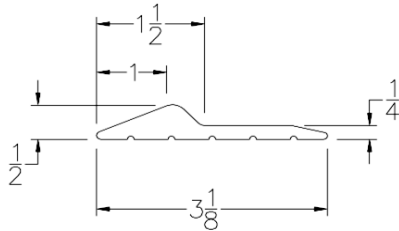

ADVANCED PLASTIC CORP. CATALOG 2020

THRESHOLD

Part	Description
TH-300	THRESHOLD-BULK ROLLS