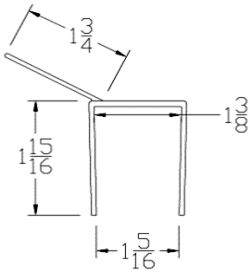

Lengths	1"
Color	GALVANIZED
Package	2 lb. box
Notes	Approx. 130 pcs per box

PLASTIC CORP.

CATALOG 2020

TOP SEALS -TOP CAPS

Part	Description
TC-138	1-3/8" TOP CAP

Lengths	8', 9', 10', 12', 14', 16', 18'
Color	Black
Package	12 pcs per box
Notes	Call about additional lengths 2" Add-on for overlap may be available