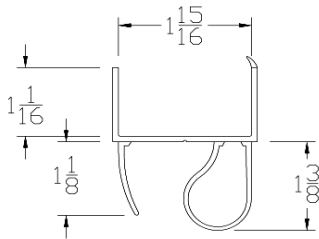

Lengths	8', 9', 10', 12', 14', 16', 18'
Color	Black
Package	12 pcs per box
Notes	Call about additional lengths 2" add-on for overlap may be available

Part	Description
CP-07	2" LONG LEG BOTTOM SEAL