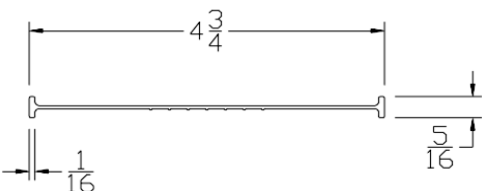

Lengths	200' per roll
Color	Black
Packages	(1) roll per box
Notes	5/16" T, FLEXIBLE TO -50° F

Part	Description
FRX-475	4-3/4" EPDM X-TREME TEMPERATURE T-ASTRAGAL BOTTOM SEAL

Lengths	200' per roll
Color	Black
Package	(1) roll per box
Notes	5/16" T, FLEXIBLE TO -50° F

Part	Description
FRX-600	6" EPDM X-TREME TEMPERATURE T-ASTRAGAL BOTTOM SEAL