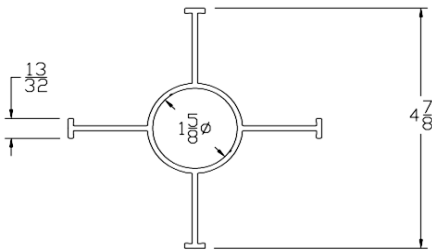

ADVANCED PLASTIC CORP. CATALOG 2020

SPRING FILLER

Part	Description
SF-425	SPRING FILLER

Lengths	8', 12'
Color	Black
Package	Packaged-each
Notes	Fits 5-1/4" through 6" I.D. springs

Part	Description
SF-600	SPRING FILLER