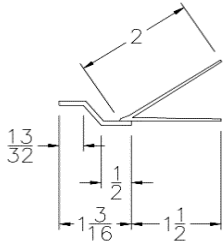

PLASTIC CORP.

CATALOG 2020

TOP SEALS -TOP CAPS

Part	Description
TS-14	TOP SEAL, DOUBLE FLAP

Lengths	8'2", 9'2", 10'2", 12'2", 14'2", 16'2", 18'2" or 150' per roll
Color	Black
Packages	15 pcs per box for cut lengths OR (2) 150' rolls per box = 300' per box
Notes	Top flap 2", bottom flap 1-1/2" Call about additional lengths

Part	Description
TS-15	1-3/4" TOP SEAL, SINGLE FLAP

Lengths	100' per roll
Color	Black
Package	(2) 100' rolls per box = 200' per box
Notes	

Part	Description
TS-200	2" TOP SEAL, SINGLE FLAP

Lengths	150' per roll
Color	Black
Package	(2) 150' rolls per box = 300' per box
Notes	

Part	Description
TS-300	3" TOP SEAL, SINGLE FLAP

Lengths	100' per roll
Color	Black
Package	(1) roll per box
Notes