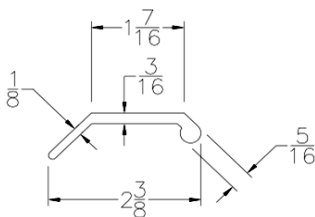

Lengths	100' per roll
Color	Black
Package	(1) roll per box
Notes	

Part	Description
WDA-175	1-3/4" WOOD DOOR ASTRAGAL