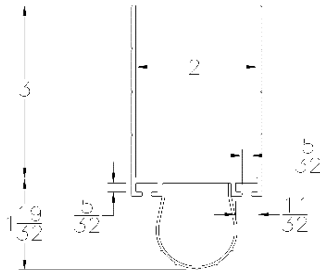

ADVANCED PLASTIC CORP. CATALOG 2020

BOTTOM SEALS

Part	Description
ARL-200	2" LONG LEG DOUBLE ASTRAGAL BOTTOM SEAL RETAINER