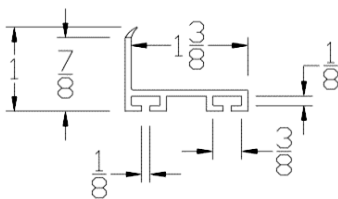

Lengths	8', 9', 16'
Color	Black
Package	25 pcs per box
Notes	3/8" T-slot used with MW-375 3/8" T (see item above)

Part	Description
UR-138	1-3/8" UNIVERSAL RETAINER