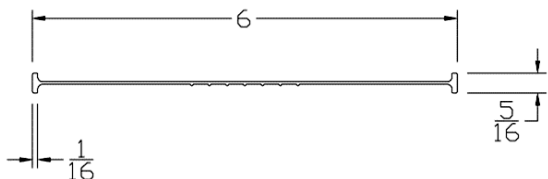

Lengths	200' per roll
Color	Black
Package	(1) roll per box
Notes	

Part	Description
FRX-375	3-3/4" EPDM X-TREME TEMPERATURE T-ASTRAGAL BOTTOM SEAL