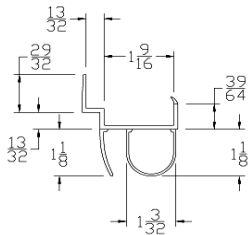

Lengths	8'2", 10'2", 16'2", 18'2"
Color	Black
Package	6 pcs per box
Notes	5/16" T slot

ADVANCED PLASTIC CORP. CATALOG 2020

BOTTOM SEALS

Part	Description
ARL-200	2" LONG LEG DOUBLE ASTRAGAL BOTTOM SEAL RETAINER

Lengths	8'2", 10'2", 16'2", 18'2"
Color	Black
Package	4 pcs per box
Notes	5/16" T slot

Part	Description
SL-08	2" SHIPLAP BOTTOM SEAL

Lengths	8', 9', 10', 12', 14', 16', 18'
Color	Black
Package	6 pcs per box
Notes	Call about additional lengths 2" add-on for overlap may be available