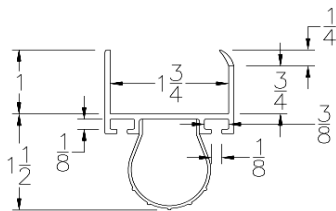

Lengths	8', 9', 10', 12', 14', 16', 18'
Color	Black
Package	8 pcs per box
Notes	Call about additional lengths 2" add-on for overlap may be available 5/16" T-slot

Part	Description
AR-175	1-3/4" DOUBLE ASTRAGAL BOTTOM SEAL RETAINER