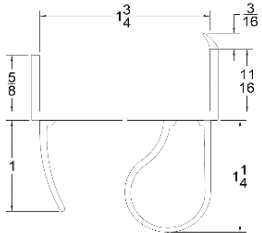

Lengths	16'2", 18'2"
Color	Black
Package	15 pcs per box
Notes	Fits 2" through 3-1/2" thick doors

Part	Description
CP-05	1-3/8" BOTTOM SEAL

Lengths	8', 9', 10', 12', 14', 16', 18'
Color	Black
Package	12 pcs per box
Notes	Call about additional lengths 2" add-on for overlap may be available

Part	Description
CP-05S	1-5/16" BOTTOM SEAL

Lengths	8', 9', 10', 12', 14', 16', 18'
Color	Black
Package	12 pcs per box
Notes	Call about additional lengths 2" add-on for overlap may be available

ADVANCED PLASTIC CORP. CATALOG 2020

BOTTOM SEALS

Part	Description
CP-06	1-3/4" BOTTOM SEAL

Lengths	8', 9', 10', 12', 14', 16', 18'
Color	Black
Package	12 pcs per box
Notes	Call about additional lengths 2" add-on for overlap may be available

Part	Description
CP-07	2" LONG LEG BOTTOM SEAL

Lengths	8', 9', 10', 12', 14', 16', 18'
Color	Black
Package	6 pcs per box
Notes	Call about additional lengths 2" add-on for overlap may be available

Part	Description
CP-07OF	2" OPEN FACE LONG LEG BOTTOM SEAL