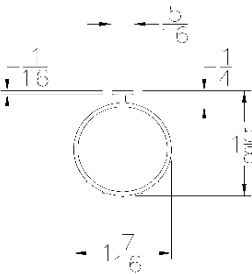

Lengths	100' per roll
Color	Gray
Package	(2) 100' rolls per box = 200' per box
Notes	5/16" T

Part	Description
TB-150	1-1/2" T-BULB BOTTOM SEAL