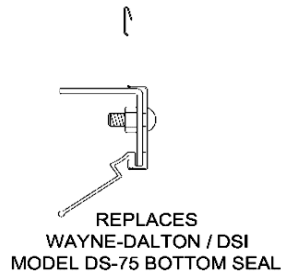

Lengths	75' per roll
Color	Gray
Package	(2) 75' rolls per box = 150' per box
Notes	5/16" T

Part	Description
SNP-001	SNAP-ON MINI WAREHOUSE BOTTOM SEAL