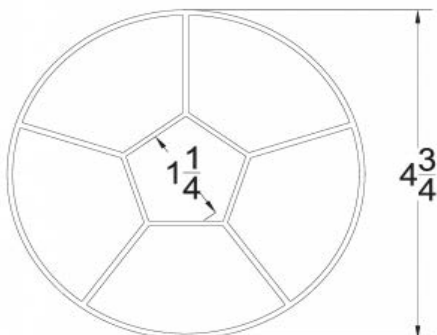

Lengths	8', 12'
Color	Black
Package	Packaged-each
Notes	Fits 5-1/4" through 6" I.D. springs

Part	Description
PSF-600	PREMIUM SPRING FILLER – SPECIAL ORDER