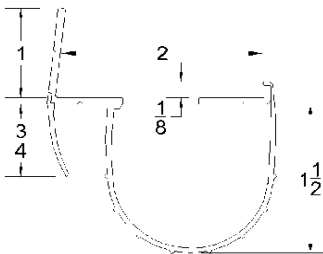

Part	Description
UNI-100OF	UNI-SIZE BOTTOM SEAL OPEN FACE