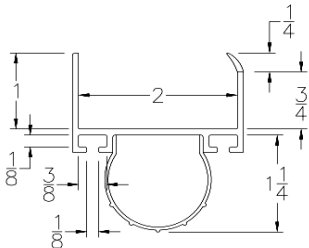

Lengths	8', 9', 10', 12', 14, 16', 18'
Color	Black
Package	6 pcs per box
Notes	Call about additional lengths 2" add-on for overlap may be available

Part	Description
AR-02	2" DOUBLE ASTRAGAL BOTTOM SEAL RETAINER