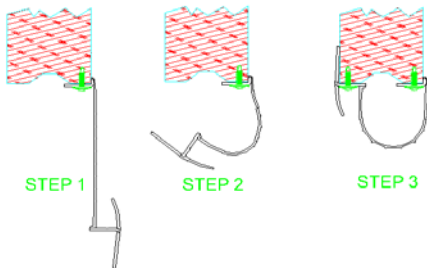

Lengths	16'2", 18'2"
Color	Black
Package	15 pcs per box
Notes	Fits 3/4" through 2" thick doors