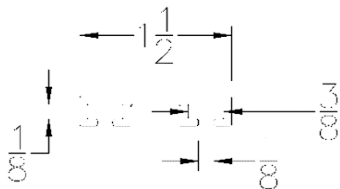

Lengths	8', 9', 10', 12', 16' 18'
Color	Black
Package	30 pcs per box
Notes	Call about additional lengths 2" add-on for overlap may be available 5/16" T- slot

Part	Description
URF-150	1-1/2" ASTRAGAL RETAINER, FLAT