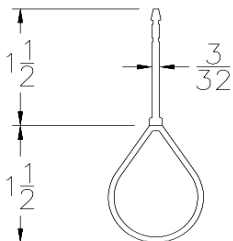

Lengths	75' per roll
Color	Gray
Package	(1) roll per box
Notes	

Part	Description
RB-21F	BOTTOM SEAL BLACK, GRAY, ROLLING STEEL