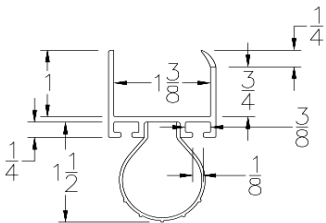

Lengths	8', 9', 10', 12', 14', 16', 18'
Color	Black
Package	4 pcs per box
Notes	Call about additional lengths 2" add-on for overlap may be available

Part	Description
AR-138	1-3/8" DOUBLE ASTRAGAL BOTTOM SEAL RETAINER