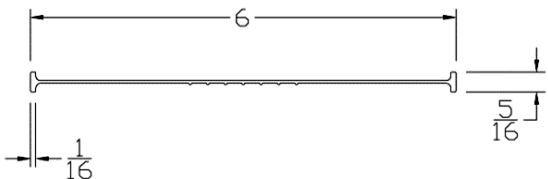

Lengths	200' per roll
Color	Black
Package	(1) roll per box
Notes	5/16" T, FLEXIBLE TO -50° F