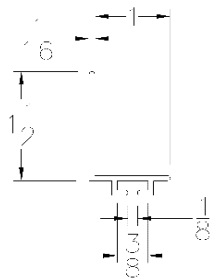

Lengths	100' per roll
Color	Gray
Package	(2) 100' rolls per box = 200' per box
Notes	3/8" T mates with URS-100 3/8" slot (see item below) Fits Chateau

Part	Description
URS-100	1" UNIVERSAL RETAINER, SINGLE