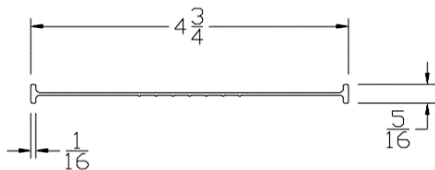

Lengths	200' or 250' per roll
Color	Black-200'/250' , Gray-200'
Packages	(2) 200' rolls per box = 400' per box (1) 250' roll per box
Notes	

Part	Description
FR-475	4-3/4" T-ASTRAGAL BOTTOM SEAL