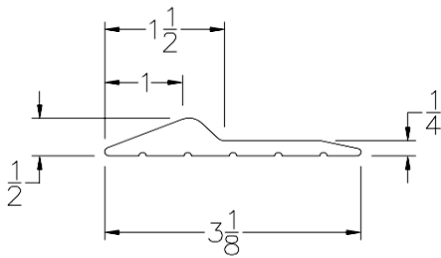

Lengths	10' per roll
Color	Black, Gray
Package	(1) roll per box
Notes	Includes (1) 3.7 oz. tube of glue, See installation instructions See installation video

Part	Description
TH-300K16	THRESHOLD KIT 16'