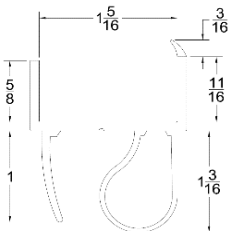

Part	Description
UNI-100OF	UNI-SIZE BOTTOM SEAL OPEN FACE

Lengths	16'2", 18'2"
Color	Black
Package	15 pcs per box
Notes	Fits 3/4" through 2" thick doors

ADVANCED PLASTIC CORP. CATALOG 2020

BOTTOM SEALS

Part	Description
UNI-300OF	UNI-SIZE BOTTOM SEAL OPEN FACE

Lengths	16'2", 18'2"
Color	Black
Package	15 pcs per box
Notes	Fits 2" through 3-1/2" thick doors

Part	Description
CP-05	1-3/8" BOTTOM SEAL

Lengths	8', 9', 10', 12', 14', 16', 18'
Color	Black
Package	12 pcs per box
Notes	Call about additional lengths 2" add-on for overlap may be available

Part	Description
CP-05S	1-5/16" BOTTOM SEAL

Lengths	8', 9', 10', 12', 14', 16', 18'
Color	Black
Package	12 pcs per box
Notes	Call about additional lengths 2" add-on for overlap may be available

ADVANCED PLASTIC CORP. CATALOG 2020

BOTTOM SEALS

Part	Description
CP-06	1-3/4" BOTTOM SEAL

Lengths	8', 9', 10', 12', 14', 16', 18'
Color	Black
Package	12 pcs per box
Notes	Call about additional lengths 2" add-on for overlap may be available