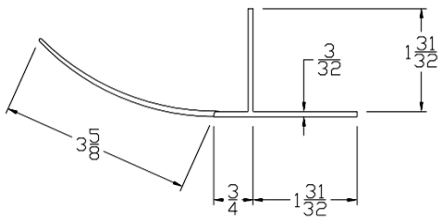

PLASTIC CORP.

CATALOG 2020

ROLLING STEEL

Part	Description
HB-12	12" HOOD BAFFLE, ROLLING STEEL

Lengths	150' per roll
Color	Black
Package	(1) roll per box
Notes	

Part	Description
HS-22S	HEADER SEAL, ROLLING STEEL

Lengths	8', 11', 13', 15'
Color	Gray
Package	6 pcs per box
Notes	

Part	Description
HS-625	HEADER SEAL, ROLLING STEEL

Lengths	75' per roll
Color	Gray
Package	(1) roll per box
Notes	

Part	Description
RB-21F	BOTTOM SEAL BLACK, GRAY, ROLLING STEEL

Lengths	75' per roll
Color	Black, Gray
Package	(2) 75' rolls per box = 150' per box
Notes