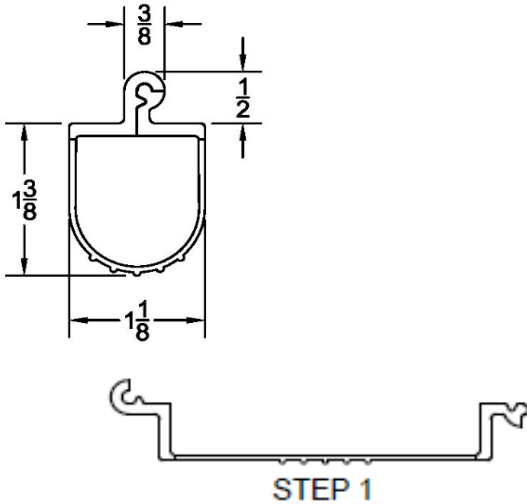

PLASTIC CORP.

CATALOG 2020

BOTTOM SEALS

Part	Description
TG-200	2" TONGUE & GROOVE BOTTOM SEAL

Lengths	8', 9', 10', 12', 14', 16', 18'
Color	Black
Package	15 pcs per box
Notes	Call about additional lengths 2" add-on for overlap may be available

Part	Description
PB-100	P-BULB BOTTOM SEAL FOR WINDSOR