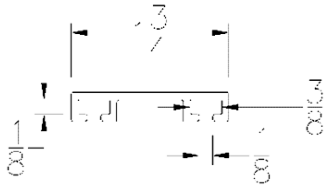

ADVANCED PLASTIC CORP. CATALOG 2020

BOTTOM SEALS

Part	Description
URF-175	1-3/4" ASTRAGAL RETAINER, FLAT