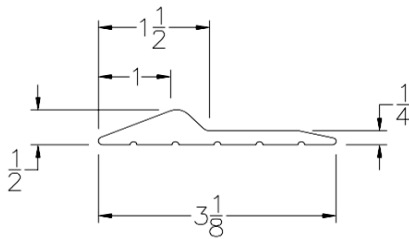

ADVANCED PLASTIC CORP. CATALOG 2020

THRESHOLD

Part	Description
TH-300	THRESHOLD-BULK ROLLS

Lengths	10', 16', 18', 20', 100' per roll
Color	Black, Gray
Package	(1) roll per box
Notes	

Part	Description
TH-300K10	THRESHOLD KIT 10'