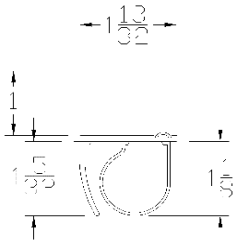

Lengths	SPECIAL ORDER
Color	Black
Package	15 pcs per box
Notes	SPECIAL ORDER: Requires minimum purchase with extended lead time

Part	Description
CP-138OFB	1-3/8" OPEN FACE BUBBLE BOTTOM SEAL