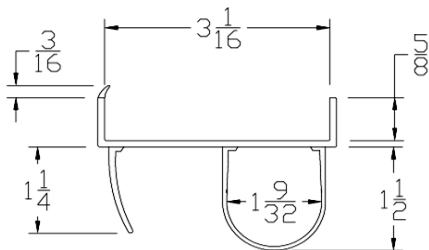

Lengths	SPECIAL ORDER
Color	Black
Package	10 pcs per box
Notes	SPECIAL ORDER: Requires minimum purchase with extended lead time

Part	Description
CP-300	3" BOTTOM SEAL