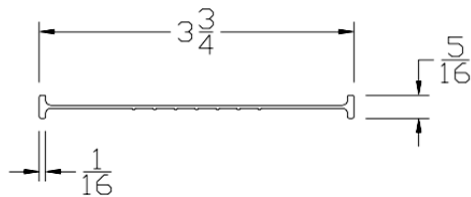

ADVANCED PLASTIC CORP. CATALOG 2020

BOTTOM SEALS

Part	Description
FRB-400	4" BEAD ASTRAGAL BOTTOM SEAL

Lengths	200' per roll
Color	Black
Package	(2) 200' rolls per box = 400' per box
Notes	3/16" Bead end

Part	Description
FRB-600	6" BEAD ASTRAGAL BOTTOM SEAL

Lengths	300' per roll
Color	Black
Package	(1) roll per box
Notes	3/16" Bead end

Part	Description
FR-375	3-3/4" T-ASTRAGAL BOTTOM SEAL

Lengths	200' or 250' per roll
Color	Black-200'/250' , Gray-200'
Packages	(2) 200' rolls per box = 400' per box (1) 250' roll per box
Notes	

Part	Description
FR-475	4-3/4" T-ASTRAGAL BOTTOM SEAL

Lengths	175' or 200' per roll
Color	Black
Package	(1) roll per box
Notes