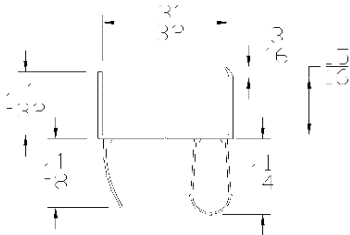

PLASTIC CORP.

CATALOG 2020

CONTRACTOR GRADE

Part	Description
CPC-07	2" LONG LEG BOTTOM SEAL

Lengths	8', 9', 10', 12', 14', 16', 18'
Color	Black
Package	6 pcs per box
Notes	Call about additional lengths 2" Add-on for overlap may be available

Part	Description
TGC-200	2" TONGUE & GROOVE BOTTOM SEAL

Lengths	8', 9', 10', 12', 14', 16', 18'
Color	Black
Package	15 pcs per box
Notes	Call about additional lengths 2" Add-on for overlap may be available