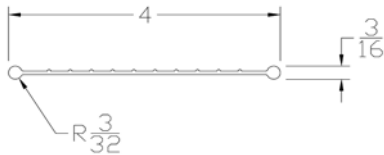

ADVANCED PLASTIC CORP. CATALOG 2020

BOTTOM SEALS

Part	Description
FRB-400	4" BEAD ASTRAGAL BOTTOM SEAL