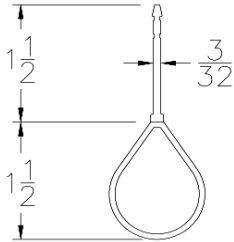

Lengths	75' per roll
Color	High Visibility Yellow
Package	(2) 75' rolls per box = 150' per box
Notes