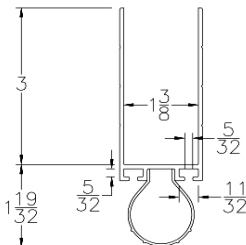

Lengths	8', 9', 10', 12', 14', 16', 18'
Color	Black
Package	8 pcs per box
Notes	Call about additional lengths 2" add-on for overlap may be available 5/16" T-slot

Part	Description
ARL-138	1-3/8" LONG LEG DOUBLE ASTRAGAL BOTTOM SEAL RETAINER