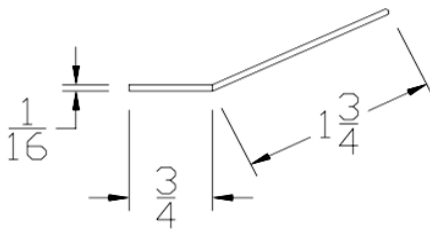

Lengths	8'2", 9'2", 10'2", 12'2", 14'2", 16'2", 18'2" or 150' per roll
Color	Black
Packages	15 pcs per box for cut lengths OR (2) 150' rolls per box = 300' per box
Notes	Top flap 2", bottom flap 1-1/2" Call about additional lengths

Part	Description
TS-15	1-3/4" TOP SEAL, SINGLE FLAP