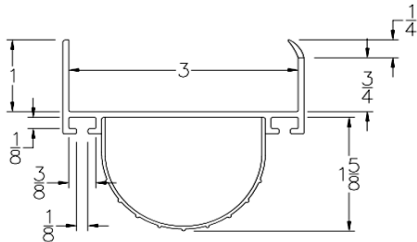

ADVANCED PLASTIC CORP. CATALOG 2020

BOTTOM SEALS

Part	Description
AR-03	3" DOUBLE ASTRAGAL BOTTOM SEAL RETAINER