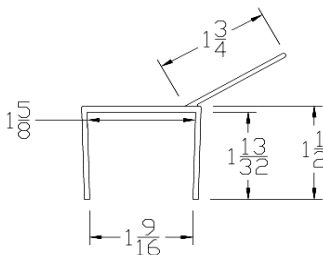

Lengths	8', 9', 10', 12', 14', 16', 18'
Color	Black
Package	12 pcs per box
Notes	Call about additional lengths 2" Add-on for overlap may be available

Part	Description
TC-158	1-5/8" TOP CAP