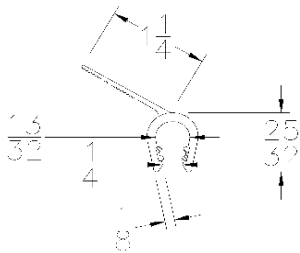

Lengths	8' 6", 9' 6", 10' 6", 12' 6", 14' 6", 16' 6"
Color	Gray
Package	25 pcs per box
Notes	Call about additional lengths

Part	Description
GS-38	GUIDE SEAL, ROLLING STEEL