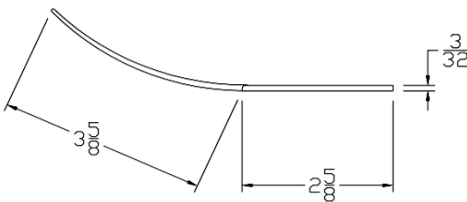

Lengths	8', 11', 13', 15'
Color	Gray
Package	6 pcs per box
Notes	

Part	Description
HS-625	HEADER SEAL, ROLLING STEEL