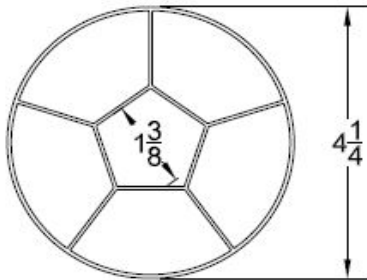

Lengths	8', 10', 12'
Color	Black
Package	Packaged-each
Notes	Fits 5-1/4" through 6" I.D. springs

Part	Description
PSF-425	PREMIUM SPRING FILLER