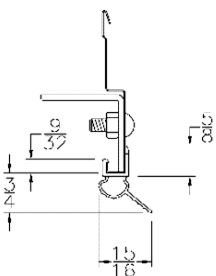

Lengths	75' per roll
Color	Gray
Package	(2) 75' rolls per box = 150' per box
Notes	5/16" T

Part	Description
SNP-001	SNAP-ON MINI WAREHOUSE BOTTOM SEAL