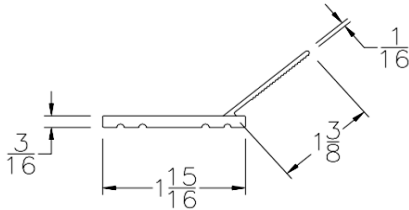

PLASTIC CORP.

CATALOG 2020

DOOR STOP

Part	Description
RDS-200	2" ROLLED DOOR STOP

Lengths	150' per roll
Color	Almond, Black, Brown, Chocolate, Desert Tan, Gray, Green, Sandstone, Terratone (Bronze), White
Package	(1) roll per box
Notes	5" nail spacing recommended for best performance

Part	Description
RDS-258	2-5/8" ROLLED DOOR STOP

Lengths	150' per roll
Color	Almond, Brown, Chocolate, Desert Tan, Gray, Green, Sandstone, Terratone (Bronze), White
Package	(1) roll per box
Notes	5" nail spacing recommended for best performance

Part	Description
DS NAILS	MAZE 1-3/4" PAINTED MULTI-PURPOSE RING SHANK NAIL

Lengths	1-3/4"
Color	Almond, Black, Brown, Chocolate, Desert Tan, Green, Gray, Sandstone, Terratone (Bronze), White
Package	1 lb. box
Notes	Approx. 220 pcs per box

Part	Description
RDS NAILS	STAINLESS STEEL TRIM NAIL 1-1/4" SMOOTH SHANK

Lengths	1-1/4"
Color	Adobe Stone, Almond, Black, Brown, Chocolate, Green, Gray, Sandstone, Terratone (Bronze), White
Package	1 lb. box
Notes