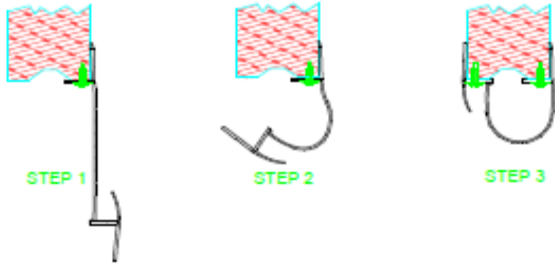

ADVANCED PLASTIC CORP. CATALOG 2020

BOTTOM SEALS

Part	Description
UNI-100	UNI-SIZE BOTTOM SEAL

Lengths	8'2", 9'2", 10'2", 12'2", 14'2", 16'2", 18'2"
Color	Black
Package	15 pcs per box
Notes	Fits 3/4" through 2" thick doors