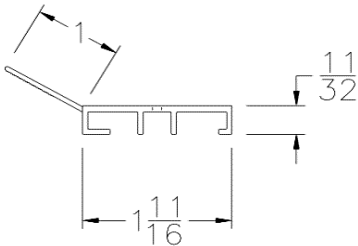

Part	Description
TS-300	3" TOP SEAL, SINGLE FLAP

Lengths	100' per roll
Color	Black
Package	(1) roll per box
Notes	

ADVANCED PLASTIC CORP. CATALOG 2020

DOOR STOP

Part	Description
DS-134	1-3/4" DOOR STOP

Lengths	8', 10', 14', 16', 18'
Color	White
Package	13 pcs per box
Notes	Additional colors available with minimum purchase and extended lead time