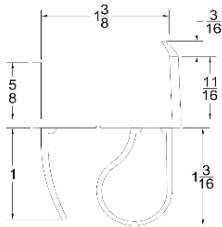

ADVANCED PLASTIC CORP. CATALOG 2020

BOTTOM SEALS

Part	Description
UNI-100	UNI-SIZE BOTTOM SEAL

Lengths	8'2", 9'2", 10'2", 12'2", 14'2", 16'2", 18'2"
Color	Black
Package	15 pcs per box
Notes	Fits 3/4" through 2" thick doors

Part	Description
UNI-100OF	UNI-SIZE BOTTOM SEAL OPEN FACE

Lengths	16'2", 18'2"
Color	Black
Package	15 pcs per box
Notes	Fits 3/4" through 2" thick doors

ADVANCED PLASTIC CORP. CATALOG 2020

BOTTOM SEALS

Part	Description
UNI-300OF	UNI-SIZE BOTTOM SEAL OPEN FACE

Lengths	16'2", 18'2"
Color	Black
Package	15 pcs per box
Notes	Fits 2" through 3-1/2" thick doors

Part	Description
CP-05	1-3/8" BOTTOM SEAL

Lengths	8', 9', 10', 12', 14', 16', 18'
Color	Black
Package	12 pcs per box
Notes	Call about additional lengths 2" add-on for overlap may be available

Part	Description
CP-05S	1-5/16" BOTTOM SEAL

Lengths	8', 9', 10', 12', 14', 16', 18'
Color	Black
Package	12 pcs per box
Notes	Call about additional lengths 2" add-on for overlap may be available

ADVANCED PLASTIC CORP. CATALOG 2020