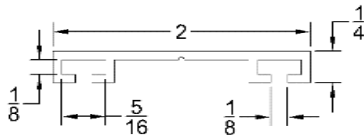

Lengths	8', 9', 10', 12', 16' 18'
Color	Black
Package	30 pcs per box
Notes	Call about additional lengths 2" add-on for overlap may be available 5/16" T- slot

Part	Description
URF-200	2" ASTRAGAL RETAINER, FLAT