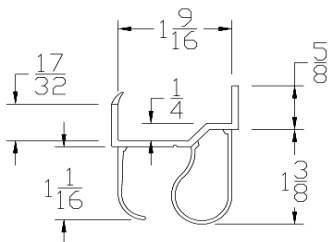

Lengths	8', 9', 10', 12', 14', 16', 18'
Color	Black
Package	12 pcs per box
Notes	Call about additional lengths 2" add-on for overlap may be available

Part	Description
CP-150	1-1/2" SHIP LAP BOTTOM SEAL