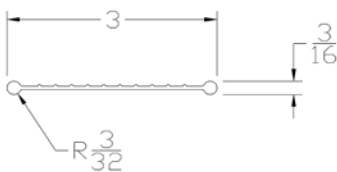

Lengths	200' per roll
Color	Black
Package	(2) 200' rolls per box = 400' per box
Notes	Fits Wayne-Dalton retainer only

Part	Description
FRB-300	3" BEAD ASTRAGAL BOTTOM SEAL