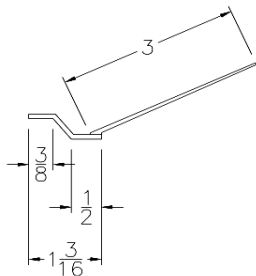

Lengths	150' per roll
Color	Black
Package	(2) 150' rolls per box = 300' per box
Notes	

Part	Description
TS-300	3" TOP SEAL, SINGLE FLAP