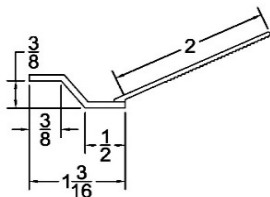

Lengths	100' per roll
Color	Black
Package	(2) 100' rolls per box = 200' per box
Notes	

Part	Description
TS-200	2" TOP SEAL, SINGLE FLAP