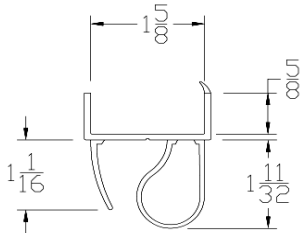

Part	Description
CP-150	1-1/2" SHIP LAP BOTTOM SEAL

Lengths	8', 9', 10', 12', 14', 16', 18'
Color	Black
Package	12 pcs per box
Notes	Call about additional lengths 2" add-on for overlap may be available

ADVANCED PLASTIC CORP. CATALOG 2020

BOTTOM SEALS

Part	Description
CP-158	1-5/8" BOTTOM SEAL

Lengths	8', 9', 10', 12', 14', 16', 18'
Color	Black
Package	12 pcs per box
Notes	Call about additional lengths 2" add-on for overlap may be available