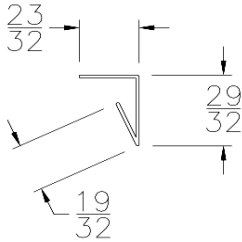

PLASTIC CORP.

CATALOG 2020

BACKSKIN RETAINER/ L-ANGLE

Part	Description
BS	BACK SKIN INSULATION RETAINER-LOCKING

Lengths	17-3/8", 20-3/8", 23-3/8"
Color	White
Package	250 pcs per box
Notes	

Part	Description
L-ANGLE	5/8" ANGLE INSULATION RETAINER

Lengths	17-3/8", 20-3/8", 23-3/8"
Color	White
Package	500 pcs per box
Notes