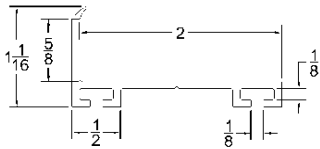

ADVANCED PLASTIC CORP. CATALOG 2020

BOTTOM SEALS

Part	Description
UR-175	1-3/4" UNIVERSAL RETAINER

Lengths	8', 9', 16', 18'
Color	Black
Package	20 pcs per box
Notes	5/16" T-slot

Part	Description
UR-200	2" UNIVERSAL RETAINER