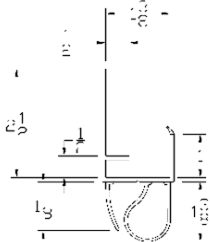

Lengths	8', 9', 10', 12', 14', 16', 18'
Color	Black
Package	6 pcs per box
Notes	Call about additional lengths 2" add-on for overlap may be available

Part	Description
SL-138	1-3/8" SHIPLAP BOTTOM SEAL - SPECIAL ORDER