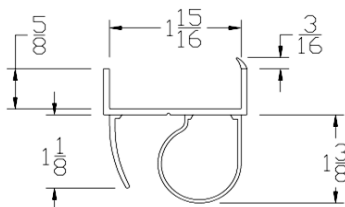

Part	Description
CP-07	2" LONG LEG BOTTOM SEAL

Lengths	8', 9', 10', 12', 14', 16', 18'
Color	Black
Package	6 pcs per box
Notes	Call about additional lengths 2" add-on for overlap may be available

Part	Description
CP-07OF	2" OPEN FACE LONG LEG BOTTOM SEAL

Lengths	8', 9', 10', 12', 14', 16', 18'
Color	Black
Package	10 pcs per box
Notes	Call about additional lengths 2" add-on for overlap may be available

Part	Description
CP-10	2" BOTTOM SEAL

Lengths	8', 9', 10', 12', 14', 16', 18'
Color	Black
Package	8 pcs per box
Notes	Call about additional lengths 2" add-on for overlap may be available