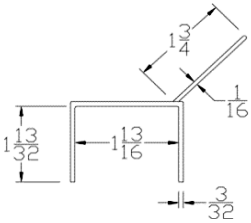

ADVANCED PLASTIC CORP.

CATALOG 2018

TOP SEALS -TOP CAPS

Part	Description
TC-138	1-3/8" TOP CAP

Lengths	8', 9', 10', 12', 14', 16', 18'
Color	Black
Package	12 pcs per box
Notes	Call about additional lengths

Part	Description
TC-158	1-5/8" TOP CAP

Lengths	8'2", 9'2", 10'2", 12'2", 14'2", 16'2", 18'2"
Color	Black
Package	12 pcs per box
Notes	Call about additional lengths

Part	Description
TC-134	1-3/4" TOP CAP

Lengths	8'2", 9'2", 10'2", 12'2", 14'2", 16'2", 18'2"
Color	Black
Package	12 pcs per box
Notes	Call about additional lengths

Part	Description
TC-200	2" TOP CAP

Lengths	8', 9', 10', 12', 14', 16', 18'
Color	Black
Package	8 pcs per box
Notes	Call about additional lengths

ADVANCED PLASTIC CORP.

CATALOG 2018

TOP SEALS -TOP CAPS

Part	Description
TS-14	TOP SEAL, DOUBLE FLAP

Lengths	8'2", 9'2", 10'2", 12'2", 14'2", 16'2", 18'2" or 150' per roll
Color	Black
Packages	15 pcs per box for cut lengths OR (2) 150' rolls per box = 300' per box
Notes	Top flap 2", bottom flap 1-1/2"