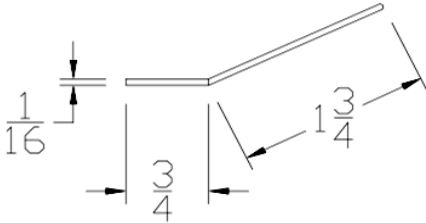

Lengths	8'2", 9'2", 10'2", 12'2", 14'2", 16'2", 18'2"
Color	Black
Package	12 pcs per box
Notes	Call about additional lengths

Part	Description
TC-200	2" TOP CAP

Lengths	8', 9', 10', 12', 14', 16', 18'
Color	Black
Package	8 pcs per box
Notes	Call about additional lengths

ADVANCED PLASTIC CORP.

CATALOG 2018

TOP SEALS -TOP CAPS

Part	Description
TS-14	TOP SEAL, DOUBLE FLAP

Lengths	8'2", 9'2", 10'2", 12'2", 14'2", 16'2", 18'2" or 150' per roll
Color	Black
Packages	15 pcs per box for cut lengths OR (2) 150' rolls per box = 300' per box
Notes	Top flap 2", bottom flap 1-1/2"

Part	Description
TS-15	1-3/4" TOP SEAL, SINGLE FLAP

Lengths	100' per roll
Color	Black
Package	(2) 100' rolls per box = 200' per box
Notes	

Part	Description
TS-200	2" TOP SEAL, SINGLE FLAP

Lengths	150' per roll
Color	Black
Package	(2) 150' rolls per box = 300' per box
Notes	