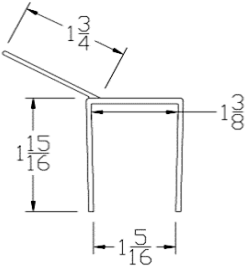

ADVANCED PLASTIC CORP.

CATALOG 2018

TOP SEALS -TOP CAPS

Part	Description
TC-138	1-3/8" TOP CAP

Lengths	8', 9', 10', 12', 14', 16', 18'
Color	Black
Package	12 pcs per box
Notes	Call about additional lengths

Part	Description
TC-158	1-5/8" TOP CAP

Lengths	8'2", 9'2", 10'2", 12'2", 14'2", 16'2", 18'2"
Color	Black
Package	12 pcs per box
Notes	Call about additional lengths

Part	Description
TC-134	1-3/4" TOP CAP

Lengths	8'2", 9'2", 10'2", 12'2", 14'2", 16'2", 18'2"
Color	Black
Package	12 pcs per box
Notes	Call about additional lengths

Part	Description
TC-200	2" TOP CAP

Lengths	8', 9', 10', 12', 14', 16', 18'
Color	Black
Package	8 pcs per box
Notes	Call about additional lengths

ADVANCED PLASTIC CORP.

CATALOG 2018

TOP SEALS -TOP CAPS

Part	Description
TS-14	TOP SEAL, DOUBLE FLAP

Lengths	8'2", 9'2", 10'2", 12'2", 14'2", 16'2", 18'2" or 150' per roll
Color	Black
Packages	15 pcs per box for cut lengths OR (2) 150' rolls per box = 300' per box
Notes	Top flap 2", bottom flap 1-1/2"