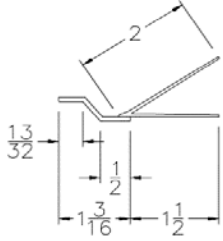

Part	Description
TC-158	1-5/8" TOP CAP

Lengths	8'2", 9'2", 10'2", 12'2", 14'2", 16'2", 18'2"
Color	Black
Package	12 pcs per box
Notes	Call about additional lengths

Part	Description
TC-134	1-3/4" TOP CAP

Lengths	8'2", 9'2", 10'2", 12'2", 14'2", 16'2", 18'2"
Color	Black
Package	12 pcs per box
Notes	Call about additional lengths

Part	Description
TC-200	2" TOP CAP

Lengths	8', 9', 10', 12', 14', 16', 18'
Color	Black
Package	8 pcs per box
Notes	Call about additional lengths

ADVANCED PLASTIC CORP.

CATALOG 2018

TOP SEALS -TOP CAPS

Part	Description
TS-14	TOP SEAL, DOUBLE FLAP

Lengths	8'2", 9'2", 10'2", 12'2", 14'2", 16'2", 18'2" or 150' per roll
Color	Black
Packages	15 pcs per box for cut lengths OR (2) 150' rolls per box = 300' per box
Notes	Top flap 2", bottom flap 1-1/2"

Part	Description
TS-15	1-3/4" TOP SEAL, SINGLE FLAP

Lengths	100' per roll
Color	Black
Package	(2) 100' rolls per box = 200' per box
Notes	

Part	Description
TS-200	2" TOP SEAL, SINGLE FLAP

Lengths	150' per roll
Color	Black
Package	(2) 150' rolls per box = 300' per box
Notes	