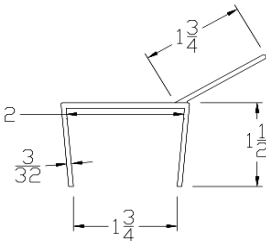

ADVANCED PLASTIC CORP.

CATALOG 2018

TOP SEALS -TOP CAPS

Part	Description
TC-138	1-3/8" TOP CAP

Lengths	8', 9', 10', 12', 14', 16', 18'
Color	Black
Package	12 pcs per box
Notes	Call about additional lengths

Part	Description
TC-158	1-5/8" TOP CAP

Lengths	8'2", 9'2", 10'2", 12'2", 14'2", 16'2", 18'2"
Color	Black
Package	12 pcs per box
Notes	Call about additional lengths

Part	Description
TC-134	1-3/4" TOP CAP

Lengths	8'2", 9'2", 10'2", 12'2", 14'2", 16'2", 18'2"
Color	Black
Package	12 pcs per box
Notes	Call about additional lengths

Part	Description
TC-200	2" TOP CAP

Lengths	8', 9', 10', 12', 14', 16', 18'
Color	Black
Package	8 pcs per box
Notes	Call about additional lengths

ADVANCED PLASTIC CORP.

CATALOG 2018

TOP SEALS -TOP CAPS

Part	Description
TS-14	TOP SEAL, DOUBLE FLAP

Lengths	8'2", 9'2", 10'2", 12'2", 14'2", 16'2", 18'2" or 150' per roll
Color	Black
Packages	15 pcs per box for cut lengths OR (2) 150' rolls per box = 300' per box
Notes	Top flap 2", bottom flap 1-1/2"