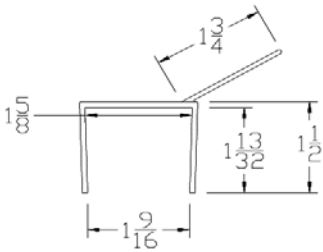

ADVANCED PLASTIC CORP.

CATALOG 2018

TOP SEALS -TOP CAPS

Part	Description
TC-138	1-3/8" TOP CAP

Lengths	8', 9', 10', 12', 14', 16', 18'
Color	Black
Package	12 pcs per box
Notes	Call about additional lengths

Part	Description
TC-158	1-5/8" TOP CAP

Lengths	8'2", 9'2", 10'2", 12'2", 14'2", 16'2", 18'2"
Color	Black
Package	12 pcs per box
Notes	Call about additional lengths

Part	Description
TC-134	1-3/4" TOP CAP

Lengths	8'2", 9'2", 10'2", 12'2", 14'2", 16'2", 18'2"
Color	Black
Package	12 pcs per box
Notes	Call about additional lengths

Part	Description
TC-200	2" TOP CAP

Lengths	8', 9', 10', 12', 14', 16', 18'
Color	Black
Package	8 pcs per box
Notes	Call about additional lengths

ADVANCED PLASTIC CORP.

CATALOG 2018

TOP SEALS -TOP CAPS

Part	Description
TS-14	TOP SEAL, DOUBLE FLAP

Lengths	8'2", 9'2", 10'2", 12'2", 14'2", 16'2", 18'2" or 150' per roll
Color	Black
Packages	15 pcs per box for cut lengths OR (2) 150' rolls per box = 300' per box
Notes	Top flap 2", bottom flap 1-1/2"