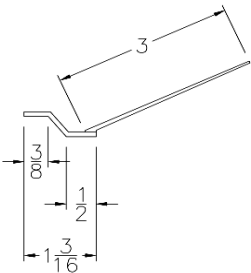

ADVANCED PLASTIC CORP.

CATALOG 2018

TOP SEALS -TOP CAPS

Part	Description
TS-14	TOP SEAL, DOUBLE FLAP

Lengths	8'2", 9'2", 10'2", 12'2", 14'2", 16'2", 18'2" or 150' per roll
Color	Black
Packages	15 pcs per box for cut lengths OR (2) 150' rolls per box = 300' per box
Notes	Top flap 2", bottom flap 1-1/2"

Part	Description
TS-15	1-3/4" TOP SEAL, SINGLE FLAP

Lengths	100' per roll
Color	Black
Package	(2) 100' rolls per box = 200' per box
Notes	

Part	Description
TS-200	2" TOP SEAL, SINGLE FLAP

Lengths	150' per roll
Color	Black
Package	(2) 150' rolls per box = 300' per box
Notes	

Part	Description
TS-300	3" TOP SEAL, SINGLE FLAP

Lengths	100' per roll
Color	Black
Package	(1) roll per box
Notes	