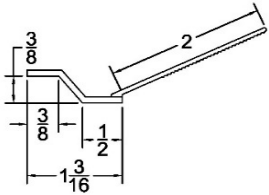

Part	Description
TC-158	1-5/8" TOP CAP

Lengths	8'2", 9'2", 10'2", 12'2", 14'2", 16'2", 18'2"
Color	Black
Package	12 pcs per box
Notes	Call about additional lengths

Part	Description
TC-134	1-3/4" TOP CAP

Lengths	8'2", 9'2", 10'2", 12'2", 14'2", 16'2", 18'2"
Color	Black
Package	12 pcs per box
Notes	Call about additional lengths

Part	Description
TC-200	2" TOP CAP

Lengths	8', 9', 10', 12', 14', 16', 18'
Color	Black
Package	8 pcs per box
Notes	Call about additional lengths

ADVANCED PLASTIC CORP.

CATALOG 2018

TOP SEALS -TOP CAPS

Part	Description
TS-14	TOP SEAL, DOUBLE FLAP

Lengths	8'2", 9'2", 10'2", 12'2", 14'2", 16'2", 18'2" or 150' per roll
Color	Black
Packages	15 pcs per box for cut lengths OR (2) 150' rolls per box = 300' per box
Notes	Top flap 2", bottom flap 1-1/2"

Part	Description
TS-15	1-3/4" TOP SEAL, SINGLE FLAP

Lengths	100' per roll
Color	Black
Package	(2) 100' rolls per box = 200' per box
Notes	

Part	Description
TS-200	2" TOP SEAL, SINGLE FLAP

Lengths	150' per roll
Color	Black
Package	(2) 150' rolls per box = 300' per box
Notes	